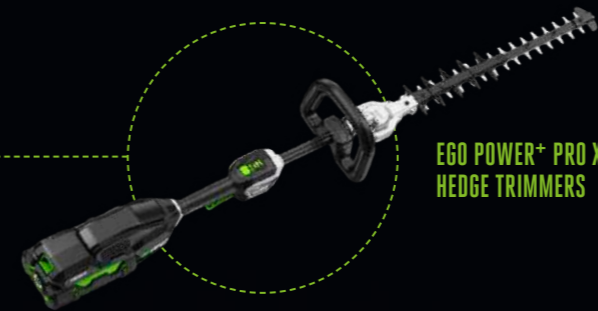

EGO POWER+ PRO X  
BACKPACK BATTERY 1568WH

EGO POWER+ PRO X  
BACKPACK HARNESS

EGO POWER+ PRO X  
BATTERY HOLSTER

EGO POWER+ PRO X  
BACKPACK BLOWER

EGO POWER+ PRO X  
BLOWER

EGO POWER+ PRO X  
HEDGE TRIMMERS