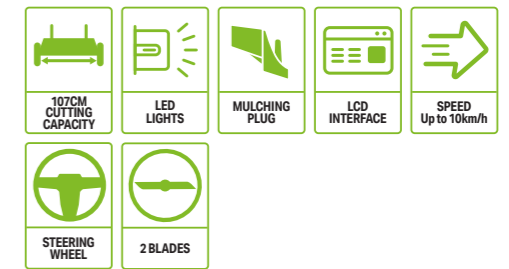

TR3800E-B	TR4200E
NUMBER OF BLADES	2	2
CUTTING WIDTH	98cm	107cm
STEERING	Steering wheel	Steering wheel
SPEED	Up to 10km	Up to 10km
DECK LIFTING	12	12
CUTTING HEIGHT	25mm-100mm	25mm-100mm
FUNCTIONS	Bagging, mulch	Side discharge, mulch
REAR COLLECTION	300L	-
SEAT SUSPENSION	18" high back padded seat	18" high back padded seat
NOISE RATING LpA/LwA	84dB(A) / 98dB(A)	84dB(A) / 96dB(A)
WEIGHT	220kg	182kg
DOMESTIC WARRANTY	5 years	5 years
PROFESSIONAL WARRANTY	1 year	1 year
SUPPLIED COMPLETE AS:	TR3801E-B: Includes ride-on mower, 2x blades, mulching plug and 1600W charger	TR4201E: Includes ride-on mower, mulching plug and 1600W charger

*Run time may vary based on the batteries used, charge level of batteries, condition of grass and user's operation technique. The T6 needs a minimum of 15Ah to function.