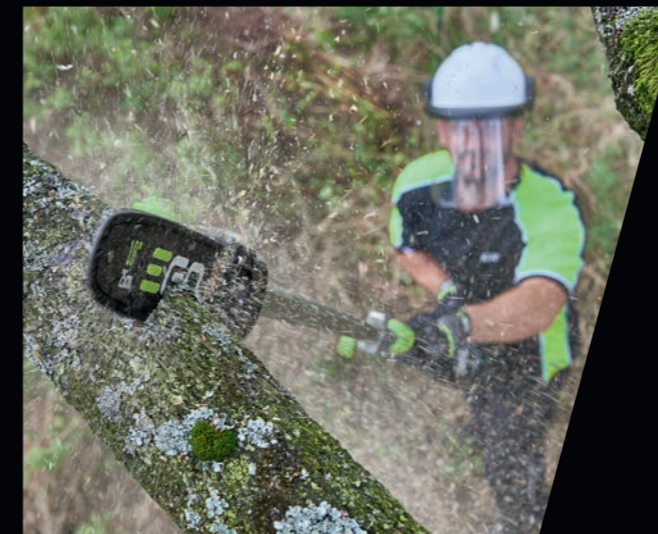

PSX2500
BAR LENGTH	25cm
CHAIN TYPE	90PX040X (Pitch 3/8", Gauge 1.1mm)
CHAIN SPEED	22m/s
RUN TIME*	2.5Ah Up to 110 cuts 4.0Ah Up to 182 cuts 5.0Ah Up to 231 cuts 6.0Ah Up to 280 cuts 7.5Ah Up to 379 cuts 10.0Ah Up to 455 cuts 12.0Ah Up to 545 cuts
SPEED CONTROL	Variable Speed
TOTAL LENGTH	140cm
TOTAL EXTENDED LENGTH	400cm
OIL TANK CAPACITY	180ml with worm gear
NOISE RATING LpA/LwA	85 dB(A) / 99 dB(A)
WEIGHT WITHOUT BATTERY	2.2kg
MOTOR TYPE	Brushless
VIBRATION (M/S²)	1.2
DOMESTIC WARRANTY	5 years
PROFESSIONAL WARRANTY	3 years
AVAILABLE AS A KIT**	PPCX1000: Includes telescopic pole, pruning saw attachment and hedge trimmer attachment

*Number of cuts may vary and depend on the battery used, charge level of battery and user's operation technique. Based on 100mm x 100mm cuts. **Without battery and charger.

PTX5100
PRO X TELESCOPIC HEDGE TRIMMER ATTACHMENT

For use with the EGO Power+ Pro X Telescopic Pole (sold separately). Cut branches up to 26mm with ease. Tackle hard-to-reach areas with 6-position articulation and twist rotation.

PSX2500
PRO X TELESCOPIC PRUNING SAW ATTACHMENT

For use with the EGO Power+ Pro X Telescopic Pole (sold separately). Cut through branches up to 200mm in diameter with ease.