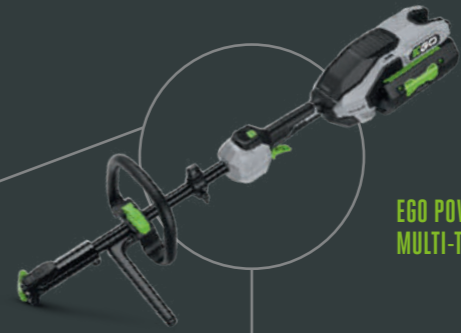

EGO POWER+
MULTI-TOOL