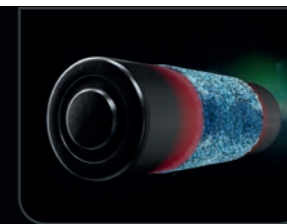

### INCREASED SURFACE AREA

The battery ARC shape has been carefully designed to optimise cooling and reduce overheating. Unlike "brick shaped" batteries, the individual battery cells are positioned adjacent to the external housing so heat can be easily transferred away from the cells.