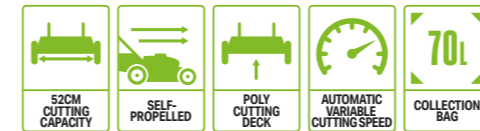

ACCESSORIES ALSO AVAILABLE

ONLY AVAILABLE AS KIT LM2021E-SP

CUTS UP TO 700SQM ON A SINGLE CHARGE

**LM2130E-SP**  
**52CM SELF-PROPELLED MOWER**

The wide cutting width is perfect for precision mowing of larger gardens and wider spaces. Self-propelled with automatic variable cutting speed, ideal for large and sloping lawns. The Select Cut interchangeable multi-blade cutting system that allows you to choose between specialist mulching blade and bagging blade. Includes an extra-large 70L collection bag.