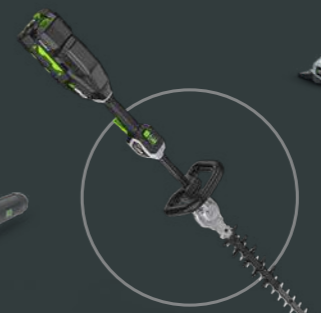

EGO POWER+  
LINE TRIMMERS  
& BRUSH CUTTERS

EGO POWER+  
SNOW THROWERS

EGO POWER+  
PRESSURE WASHER

EGO POWER+  
LIFESTYLE

EGO POWER+  
CHAINSAWS

EGO POWER+ PRO X  
LAWNMOWER

EGO POWER+ PRO X  
BLOWERS

EGO POWER+ PRO X  
HEDGE TRIMMERS