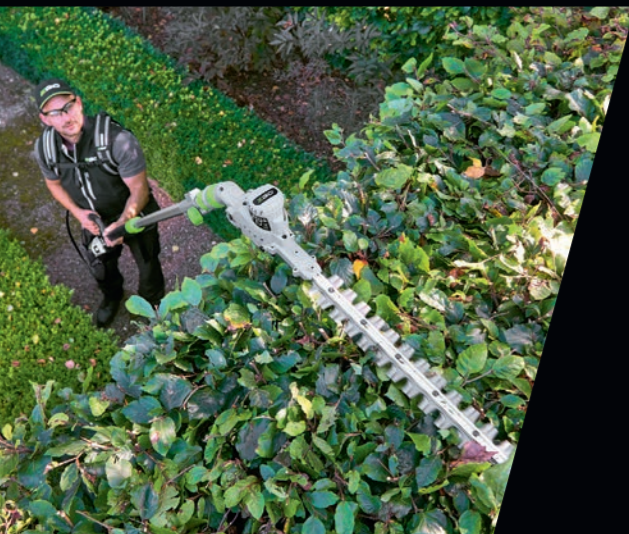

PTX5100
BLADE LENGTH	51cm
BLADE GAP	26mm
BLADE TOOTH DEPTH	1.8mm
RUN TIME*	2.5Ah Up to 65 mins 4.0Ah Up to 95 mins 5.0Ah Up to 120 mins 6.0Ah Up to 140 mins 7.5Ah Up to 210 mins 10.0Ah Up to 260 mins 12.0Ah Up to 310 mins
SPEED CONTROL	Variable Speed
NO LOAD SPEEDS	3,000spm
BLADE TYPE	Laser cut, diamond ground
CUTTING ACTION	Dual action double sided
BLADE TIP PROTECTOR	No
NOISE RATING LpA/LwA	83 dB(A) / 94 dB(A)
ROTATING GEARHEAD	Up 45° to down 70° Left and right +90° to -90°
WEIGHT WITHOUT BATTERY	2.3kg
MOTOR TYPE	Brushless
VIBRATION (M/S²)	1.3 - 1.5
DOMESTIC WARRANTY	5 years
PROFESSIONAL WARRANTY	3 years
AVAILABLE AS A KIT**	PPCX1000: Includes telescopic pole, pruning saw attachment and hedge trimmer attachment

*Run time may vary and depend on the battery used, charge level of battery, condition of hedge and user's operation technique. **Without battery and charger.