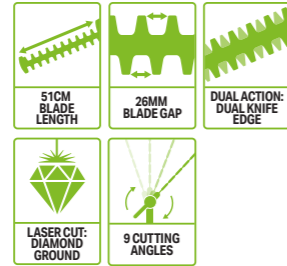

HTA2000S
SHORT HEDGE TRIMMER ATTACHMENT

With the same sharp blades and quick cutting action, this attachment makes short work of low, deep hedges.