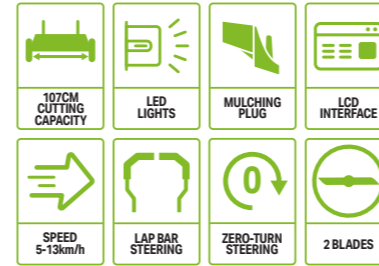

### ZT4200E-S 107CM Z6 ZERO TURN MOWER WITH E-STEER™ TECHNOLOGY

The Z6 ZT4200E-S drives like a car and turns like a zero-turn ride-on mower. The innovative precision steering wheel ensures you are in complete control, handling tight corners easily with on-the-spot turning. Equipped with the latest in digital technology and cruise control, the Z6 takes maneuverability to the next level with 3 customisable driving modes: Control, Standard and Sport.

#### ACCESSORIES ALSO AVAILABLE

--	--	--	--	--

ZT5200E-L  
**132CM Z6 ZERO TURN RIDING MOWER**

The larger, 3 bladed Z6 has a robust fabricated deck and larger wheels to support the additional weight. It also handles tight corners easily with on-the-spot turning. With the latest in digital technology and cruise control, the Z6 has 3 customisable driving modes: Control, Standard and Sport.

ACCESSORIES ALSO AVAILABLE

ZT4200E-L  
**107CM Z6 ZERO TURN RIDING MOWER**

The Z6 handles tight corners easily with on-the-spot turning. Equipped with the latest in digital technology and cruise control, the Z6 takes maneuverability to the next level with 3 customisable driving modes: Control, Standard and Sport.