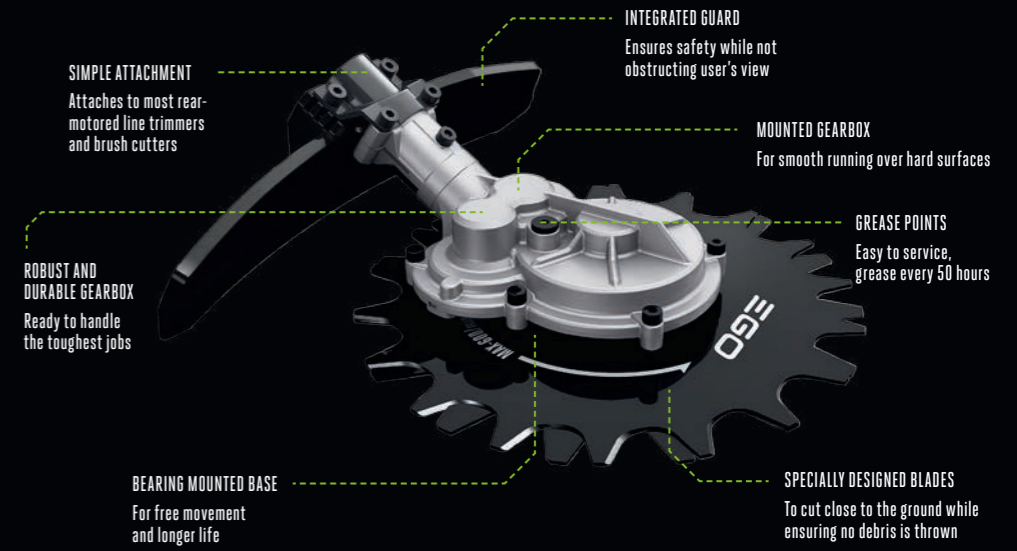

RTX2300
PRO X ROTOCUT

Rotocut's flat design and simple attachment process means it can fit to most rear motor brush cutters and line trimmers on the market.

	RTX2300
CUTTING WIDTH	23cm
RUN TIME*	2.5Ah Up to 25 mins 4.0Ah Up to 40 mins 5.0Ah Up to 52 mins 6.0Ah Up to 65 mins 7.5Ah Up to 80 mins 10.0Ah Up to 105 mins 12.0Ah Up to 125 mins BAX1500 Up to 325 mins
ROTATING DIRECTION	Two blades counter rotation
BLADE TYPE	High strength alloy steel
WEIGHT	1.9kg
VIBRATION (M/S²)	1.1/1.5
NOISE RATING LpA/ LwA	79.3dB(A) 93dB(A)
CUTTING SPEED	450rpm
COMPATIBLE EGO TOOLS	STX3800 / BCX3800 / ST1530E / BC3800E / STA1500 / BCA1200
DOMESTIC WARRANTY	5 years
PROFESSIONAL WARRANTY	3 years

*Run time may vary and depend on the battery used, charge level of battery and user's operation technique.