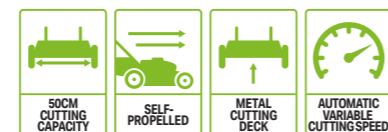

ACCESSORIES ALSO AVAILABLE

ONLY AVAILABLE AS KIT LM1702E-SP

CUTS UP TO 480SQM ON A SINGLE CHARGE

**LM2020E-SP**  
**50CM SELF-PROPELLED MOWER**

The wide cutting width is perfect for precision mowing of medium and larger-sized gardens. Self-propelled with automatic variable cutting speed, ideal for large and sloping lawns. Includes a larger 60L collection bag.