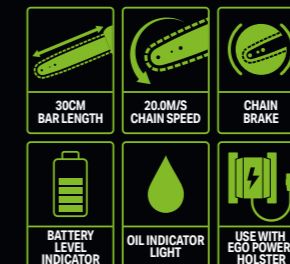

CSX3000
BLADE LENGTH	30cm
CHAIN SPEED	20m/s
CUTS UP TO*	2.5Ah Up to 140 cuts 4.0Ah Up to 225 cuts 5.0Ah Up to 265 cuts 6.0Ah Up to 330 cuts 7.5Ah Up to 420 cuts 10.0Ah Up to 560 cuts 12.0Ah Up to 700 cuts
CHAIN BAR	AG1200
CHAIN TYPE	AC1200 (90PX - 3/8" x 1.1mm)
OIL RESERVOIR	200ml
CHAIN OIL	Automatic - Worm drive adjustable
CHAIN BRAKE	Yes - Mechanical and Electronic
NOISE RATING LpA / LwA	88dB(A) / 98dB(A)
VIBRATION (M/S²)	1.7/2.2
CHAIN TENSIONING	Side
WEIGHT WITHOUT BATTERY	3.5kg
MOTOR TYPE	Brushless
DOMESTIC WARRANTY	Not suitable
PROFESSIONAL WARRANTY	3 years
AVAILABLE AS A KIT	CSX3002: Includes top handle chainsaw, 4Ah battery and rapid charger

*Number of cuts may vary and depend on the battery used, charge level of battery and user's operation technique. Based on 100mm x 100mm cuts.
- highlighted cutting area is optimal for battery.