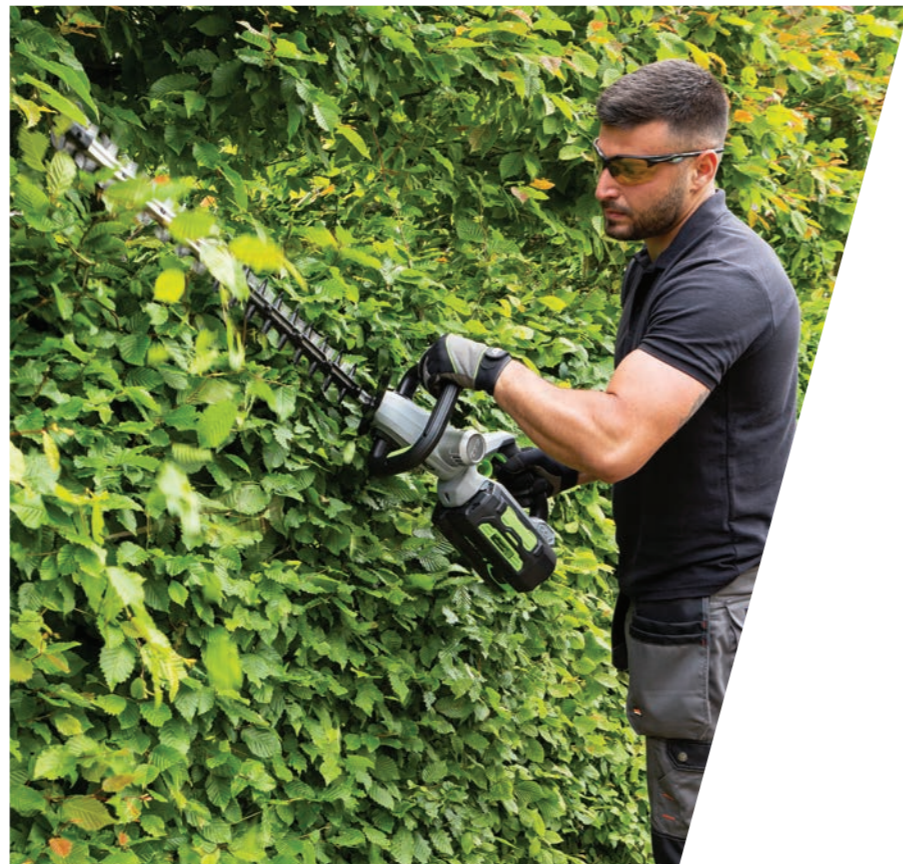

HT5100E
51CM HEDGE TRIMMER

Two-speed, double knife-edge cutting action, adjustable rotating rear handle for additional control, ideal for cutting narrower/long hedges with thicker stem widths.