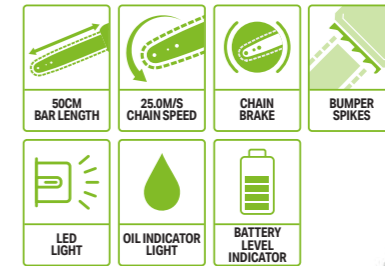

NEW FOR 2024

**CS2000E  
50CM CHAINSAW**

The CS2000E is EGO's highest specification chainsaw for domestic use, boasting 25m/s chain speed and a new configuration for improved balance and handling, ideal for cutting thick branches and larger logs up to 50cm (19.6 inches) in width. Features a new innovative display showing battery charge level and speed setting.