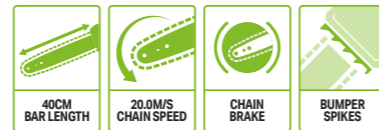

NEW FOR 2024

**CS1410E  
35CM CHAINSAW**

Perfect for easily cutting through branches and medium-sized logs up to 35cm (approx. 14ins) in width.

AVAILABLE AS A KIT

**CS1610E  
40CM CHAINSAW**

An outstanding combination of high torque and chain speed – perfect for easily cutting through branches and medium-sized logs up to 40cm (approx. 16ins) in width.