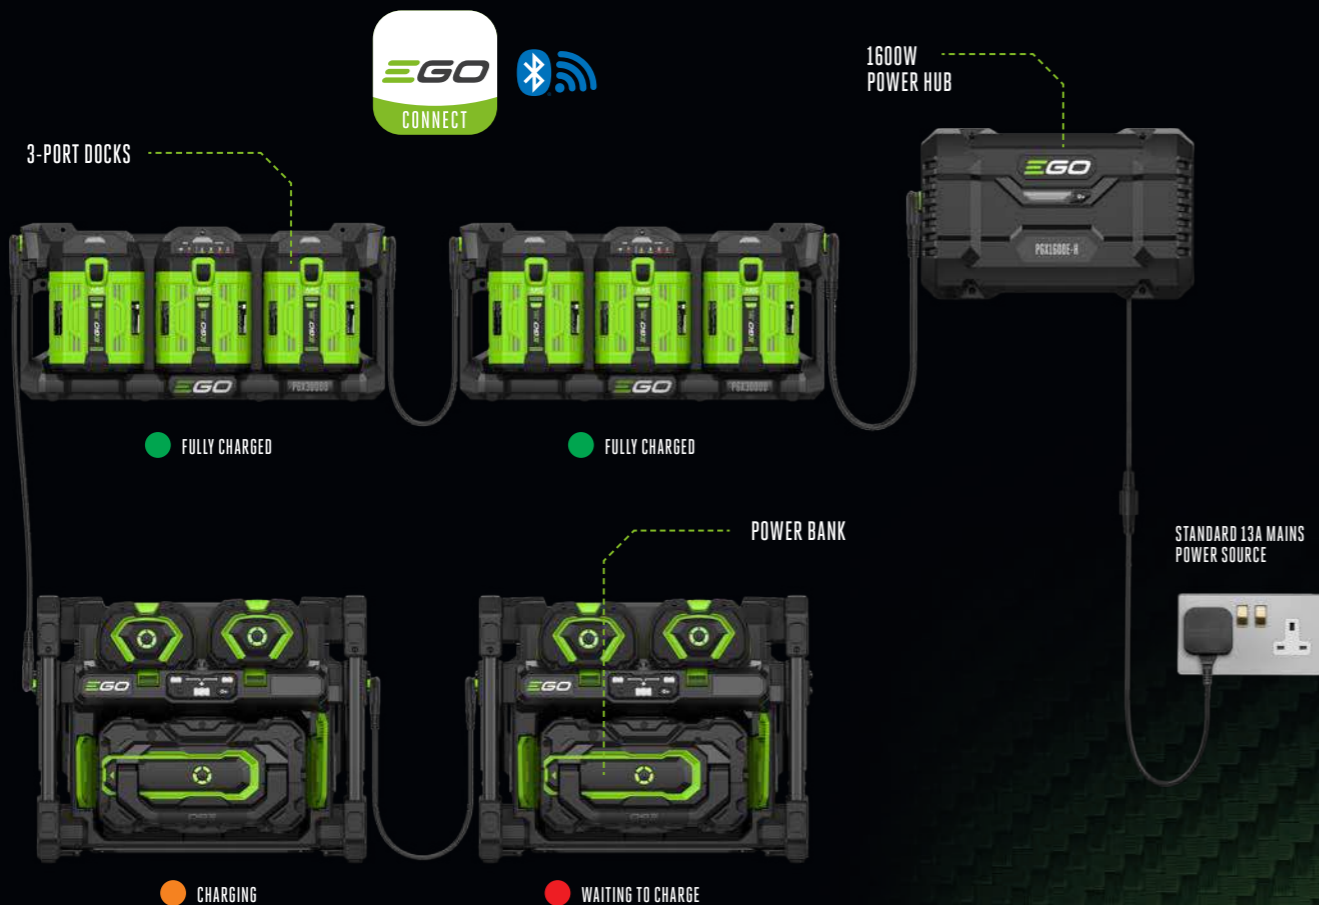

NEW FOR 2024

A BREAKTHROUGH IN ALL-DAY-LONG POWER

At the centre of the new EGO Pro X battery charging system is a portable super-fast Power Bank charger that keeps Pro X tools working on-site all day long.

Combined with the new EGO PGX Power Hub, more than 250Ah of energy can be charged in sequence overnight - ready for the next day's work.

The EGO Pro X Power Hub has IoT Bluetooth and WiFi connectivity to provide all the information needed to manage a fleet of Pro X tools - supplying data from all enabled EGO products and physically connected charging peripherals.

The EGO 1600W PGX Power Hub has been designed to connect with existing 13A mains power supplies, so there's no need to update the power supply for installation.

EGO
PRO X

PGX1400PB PGX POWER BANK

The EGO PGX Power Bank uses the energy from the EGO Professional 40Ah High Capacity Battery to charge any of EGO's portable ARC Lithium™ Batteries.

This provides professional users with super-fast, efficient charging for all day working, and reduces the need to carry more batteries.

- Provides 2 x 700W charging ports for any EGO 56V ARC Lithium™ Batteries.
- LED indicator shows charging status.
- Includes handles for ease of transport.
- Stackable to save space.
- Connects to PGX1600E-H 1600W Power Hub for on grid fast charging.
- IoT wired data connection. Relays charging information via PGX Hub.
- Connects with the next charging peripheral to expand charging system indefinitely.
- Wall anchor point for storage and safe transport.
- Physical anti-theft device.

EGO
POWER+
PROFESSIONAL

HC2240T 40AH HIGH CAPACITY BATTERY

Powers the EGO PGX Power Bank for on-site rapid charging of all EGO ARC Lithium™ portable batteries.