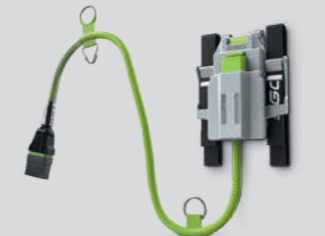

ABH3000 BATTERY HOLSTER

BA2240T 4AH BATTERY

Battery holster cable integrates with the safety stop to securely attach to the belt and harness. The 4Ah battery has been designed with the optimal power-to-weight ratio for use by professional arborists.

Available separately, see pages 25 and 26.

CSX3000 PRO X TOP HANDLE CHAINSAW

Designed to deliver a best-in-class combination of power, torque and chain speed for the professional arborist.