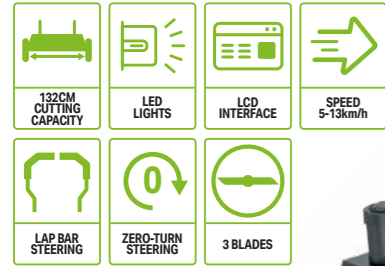

ZT5200E-L
132CM Z6 ZERO TURN RIDING MOWER

The larger, 3 bladed Z6 has a robust fabricated deck and larger wheels to support the additional weight. It also handles tight corners easily with on-the-spot turning. With the latest in digital technology and cruise control, the Z6 has 3 customisable driving modes: Control, Standard and Sport.