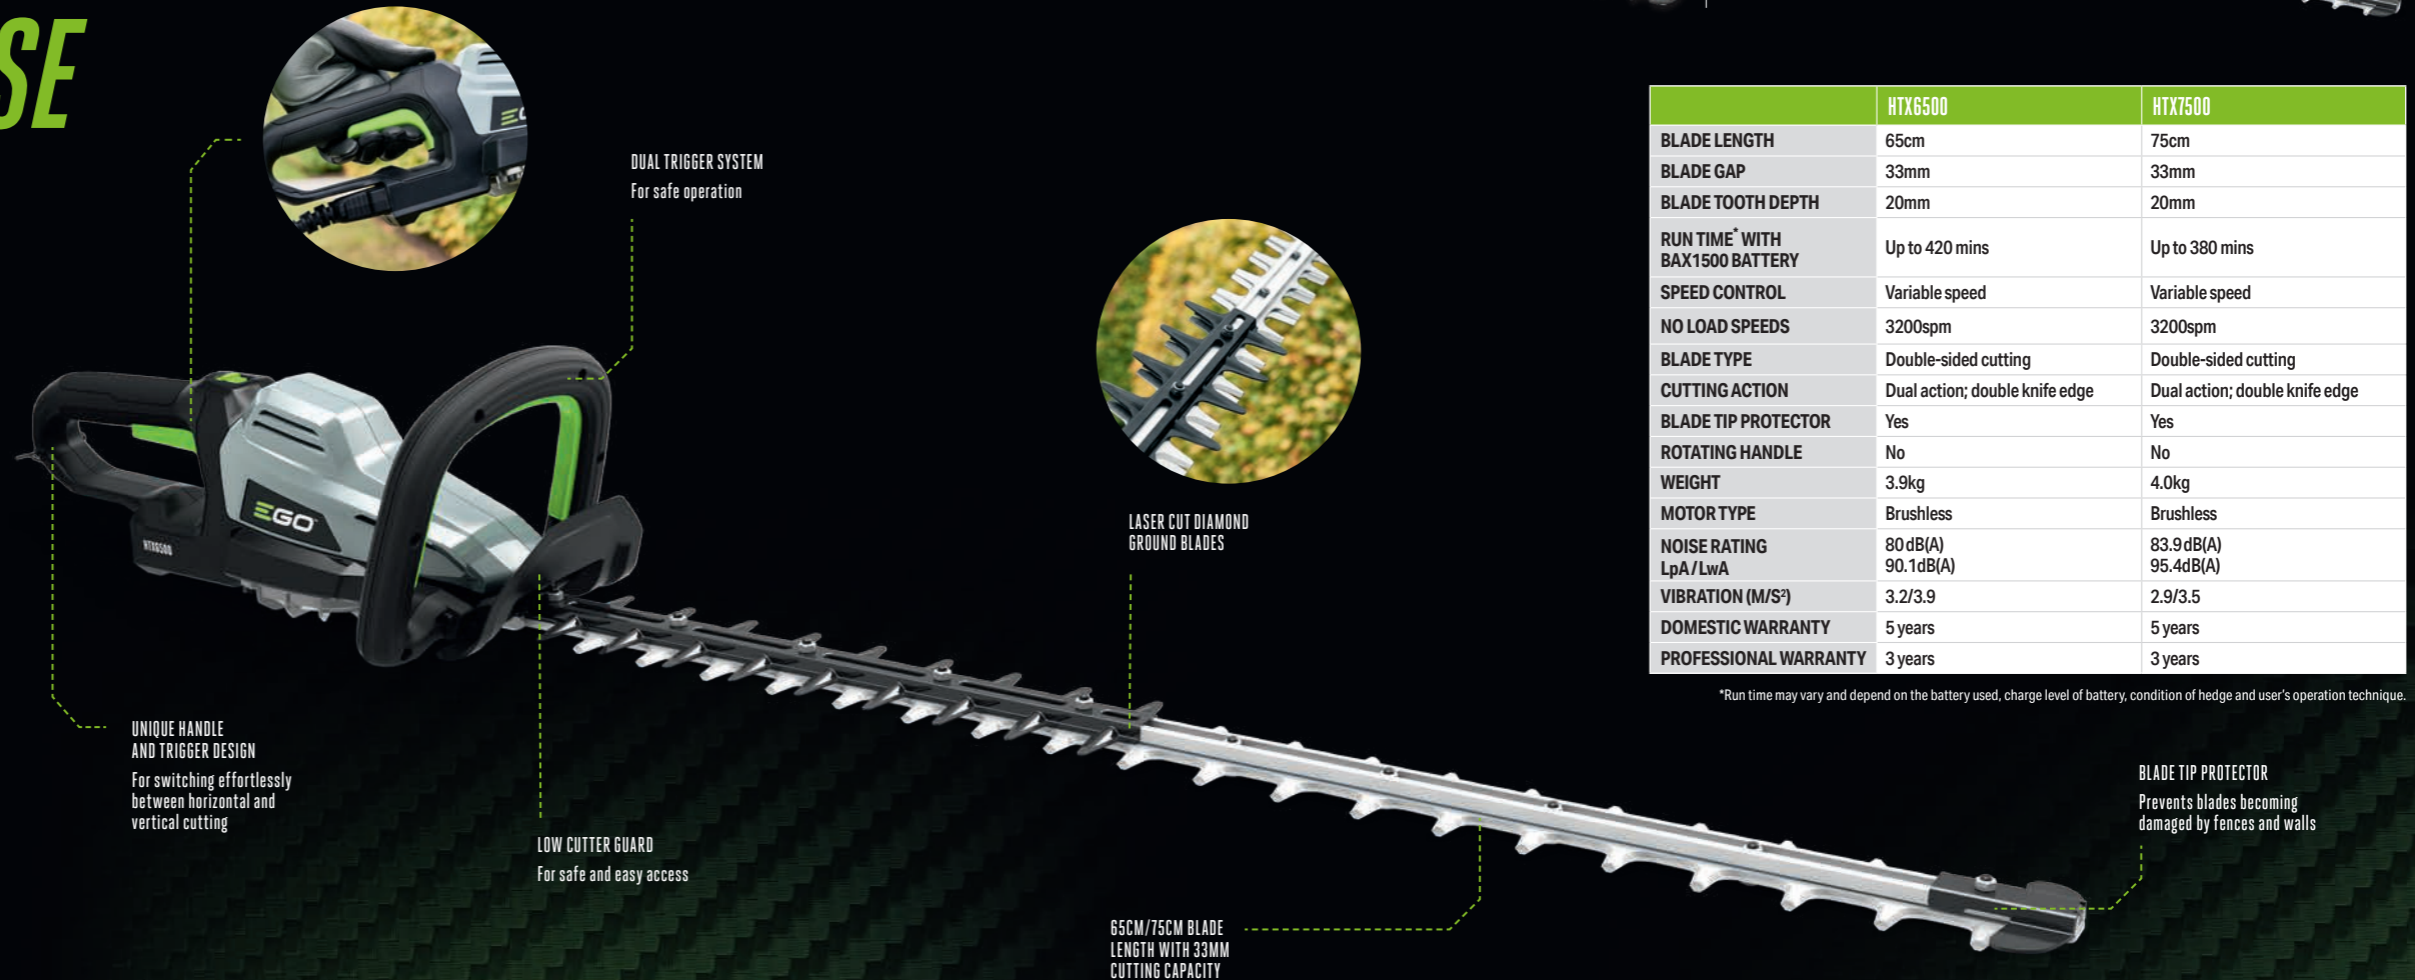

## Blades that cut cleanly.

The high-quality EGO Power+ blades are made from laser-cut steel with diamond-ground edges to provide the cleanest cut and promote healthier hedges.