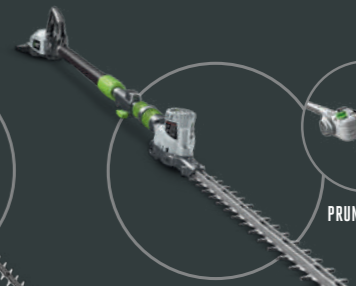

EGO POWER+  
LINE TRIMMERS  
& BRUSH CUTTERS

EGO POWER+  
SNOW THROWERS

EGO POWER+  
PRESSURE WASHER

EGO POWER+  
LIFESTYLE

EGO POWER+  
CHAINSAWS

EGO POWER+ PRO X  
LAWNMOWER

EGO POWER+ PRO X  
BLOWERS

EGO POWER+ PRO X  
HEDGE TRIMMERS