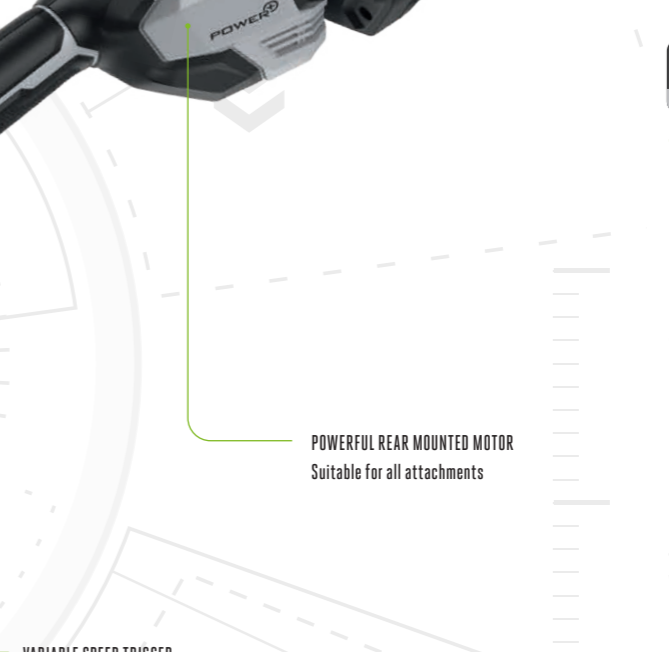

DIGITAL SPEED SELECTOR

POWERFUL REAR MOUNTED MOTOR
Suitable for all attachments

VARIABLE SPEED TRIGGER
With 2 pre-set speeds