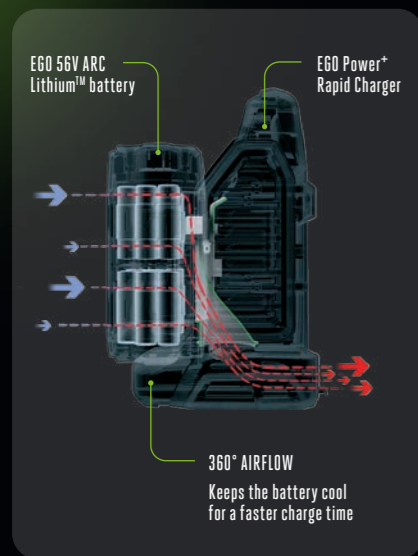

INCREASED SURFACE AREA

The battery ARC shape has been carefully designed to optimise cooling and reduce overheating. Unlike "brick shaped" batteries, the individual battery cells are positioned adjacent to the external housing so heat can be easily transferred away from the cells.

KEEP-COOL™ TECHNOLOGY

It's not just the innovative ARC design that helps prevent overheating. The battery has another clever way to keep cool. Each and every cell is surrounded by our unique KeepCool™ phase change material that absorbs heat energy and keeps individual cells at their optimum temperature for longer run times.

INTELLIGENT POWER

Power is nothing without control. It's why the EGO Power+ 56V ARC Lithium™ battery is continuously controlled by software and microprocessors within the battery and by the tools' intelligent power management systems. These constantly monitor and optimise each individual cell, to deliver the very best power, performance and run time.

EXTERIOR MOUNTED BATTERY

Unlike other manufacturers, EGO batteries fit onto the outside of the tools and are not encased within the tool, which means they stay cool to deliver longer lasting power. To keep them safe and sound, the electronics are protected from dust and moisture by a resin coating and the cells are packaged in a robust case that absorbs shocks and vibrations.