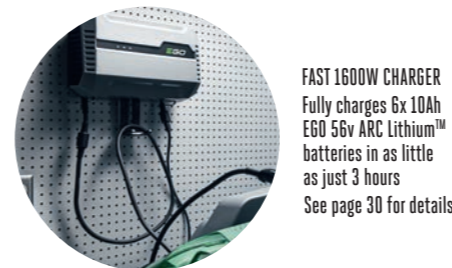

TR3800E-B	TR4200E
NUMBER OF BLADES	2	2
CUTTING WIDTH	98cm	107cm
STEERING	Steering wheel	Steering wheel
SPEED	Up to 10km	Up to 10km
DECK LIFTING	12	12
CUTTING HEIGHT	25mm-100mm	25mm-100mm
FUNCTIONS	Bagging, mulch	Side discharge, mulch
REAR COLLECTION	300L	-
SEAT SUSPENSION	18" high back padded seat	18" high back padded seat
NOISE RATING LpA/LwA	84dB(A) / 98dB(A)	84dB(A) / 96dB(A)
WEIGHT	220kg	182kg
DOMESTIC WARRANTY	5 years	5 years
PROFESSIONAL WARRANTY	1 year	1 year
SUPPLIED COMPLETE AS:	TR3801E-B: Includes ride-on mower, 2x blades, mulching plug and 1600W charger	TR4201E: Includes ride-on mower, mulching plug and 1600W charger

*Run time may vary based on the batteries used, charge level of batteries, condition of grass and user's operation technique. The T6 needs a minimum of 15Ah to function.