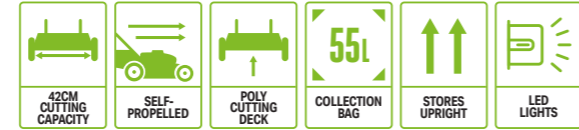

ACCESSORIES ALSO AVAILABLE

ONLY AVAILABLE AS KIT LM1702E-SP

CUTS UP TO 480SQM ON A SINGLE CHARGE

**LM2020E-SP**  
**50CM SELF-PROPELLED MOWER**

The wide cutting width is perfect for precision mowing of medium and larger-sized gardens. Self-propelled with automatic variable cutting speed, ideal for large and sloping lawns. Includes a larger 60L collection bag.