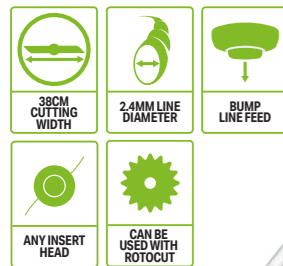

STA1500
LINE TRIMMER ATTACHMENT

This attachment is packed with features to save you time and help you work safely, quickly and efficiently.