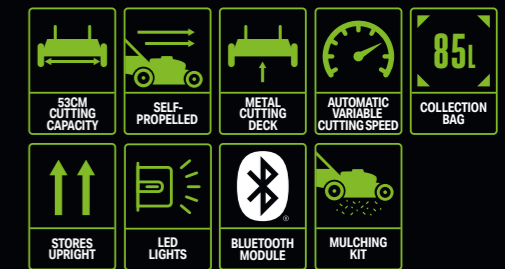

LMX5300SP 53CM PRO X SELF-PROPELLED MOWER WITH DUAL BATTERY PORTS

The wider cutting width is designed for mowing of large and wide spaces. Self-propelled with automatic variable cutting speed, two battery ports, and Peak Power™ Technology, ideal for all day working. The cast aluminium deck gives a robust stable performance. Includes an extra-large 85L collection bag.