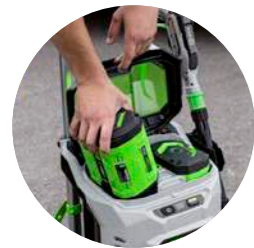

DUAL BATTERY PORT
With Peak Power™ Technology delivering additional energy for tough cleaning tasks

QUICK-CONNECT HOSES/ACCESSORIES
For quick, easy attachment

GARDEN HOSE CONNECTOR
For standard hose or freshwater connection