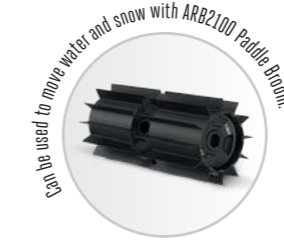

BBA2100
BRISTLE BRUSH ATTACHMENT

Clear moss and wet leaves from hard surfaces easily with the new bristle brush attachment.