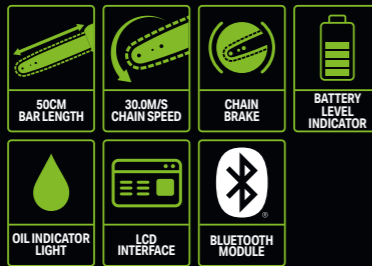

CSX5000
BAR LENGTH	50cm
CHAIN SPEED	20/25/30m/s
CUTS UP TO*	2.5Ah Up to 40 cuts 4.0Ah Up to 60 cuts 5.0Ah Up to 75 cuts 6.0Ah Up to 90 cuts 7.5Ah Up to 110 cuts 10.0Ah Up to 150 cuts 12.0Ah Up to 175 cuts
CHAIN BAR	AK2025
CHAIN TYPE	AC2035
OIL RESERVOIR	250ml
CHAIN OIL	Automatic - Worm drive adjustable
CHAIN BRAKE	Yes - Mechanical and Electronic
NOISE RATING LpA/LwA	92dB(A) 104dB(A)
VIBRATION (M/S²)	3.3/1.7
CHAIN TENSIONING	Manual
WEIGHT WITHOUT BATTERY	6.2kg
MOTOR TYPE	Brushless
DOMESTIC WARRANTY	5 years
PROFESSIONAL WARRANTY	3 years

NEW PRO X CHARGING SYSTEM

For the ultimate in powerful all-day working

Portable and super-fast - the Pro X DC:DC multi-battery charging system keeps Pro X tools working on-site all day long.

See page 32-33 for more details

EASIER, SAFER, TREE SURGERY

Created with arborist specialists in mind, EGO's Pro X CSX3000 Top Handle Chainsaw is an exceptional combination of torque and power.

With industry-leading ARC Lithium™ battery technology at its core, the Top Handle Chainsaw provides the optimum combination of power, torque, and chain speed.

Benefiting from long run-times and fast recharge, it's built to tackle tough, all-day use. The Chainsaw's unique Chain Brake Safety System stops the tool's motor if kickback occurs, reducing the risk of injury.

Additional features of Battery-Level and Oil Indicator lights alert you when you're running low, making the tool suitable for every tree-top task. With a range of chain bars from 12" to 16" available, the EGO Top Handle Chainsaw makes jobs easier, cleaner, quieter and safer.