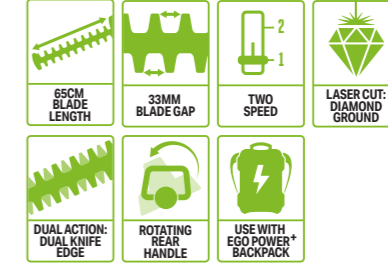

HT6500E
65CM HEDGE TRIMMER

Two-speed, double knife-edge cutting action, adjustable rotating rear handle for additional control, ideal for cutting wider/long hedges with thicker stem widths.