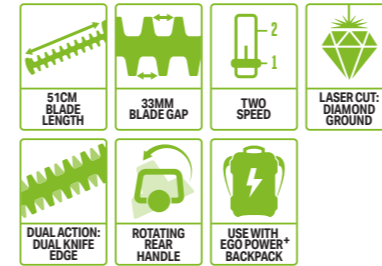

Two-speed, double knife-edge cutting action, adjustable rotating rear handle for additional control, ideal for cutting narrower/long hedges with thicker stem widths.

**HT6500E**  
**65CM HEDGE TRIMMER**