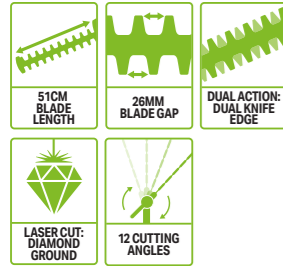

HTA2000
HEDGE TRIMMER ATTACHMENT

Laser cut, diamond ground blades and simple angle adjustment makes this trimmer as precise as it is powerful.