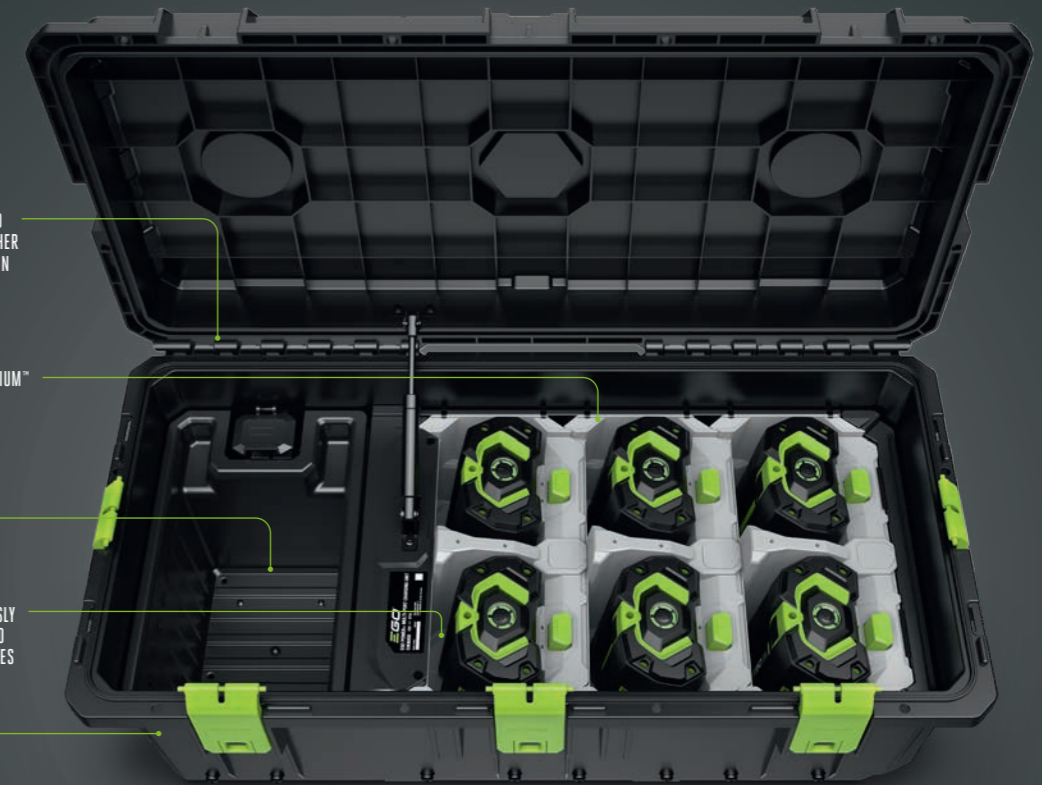

FITS ANY EGO ARC LITHIUM™ HAND-HELD BATTERY

STORAGE

SIMULTANEOUSLY CHARGES UP TO 6 EGO BATTERIES

WHEELED FOR EASY TRANSPORT TO JOB SITE

CHU6000-K0004 MULTI-PORT CHARGING CASE & CHARGER

Includes CHV1600E 1600W charger.

CHU6000 MULTI-PORT CHARGING CASE

The Multi-Port Charging Case can be used directly with the EGO CHV1600E 1600W Charger or with the EGO 550W Rapid Charger (see page 29) when combined with the ACA1000 EGO Charging Adaptor.