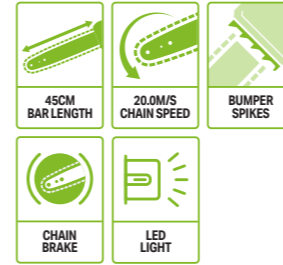

Model shown: CS1800E

\*Available on selected models.

Durable bar and chain

**CS1800E  
45CM CHAINSAW**

A chain speed of 20m/s, provides all the power and torque needed to quickly cut through thick branches and larger logs up to 45cm (17.5ins) in width.