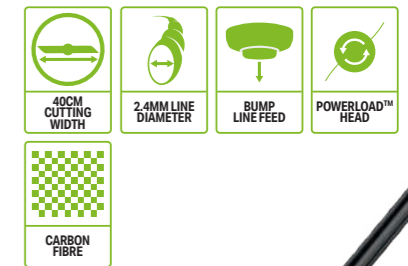

STA1600
LINE TRIMMER ATTACHMENT

This attachment is packed with features to save you time and help you work safely, quickly and efficiently. Powerload™ feature only compatible with PH1420E.