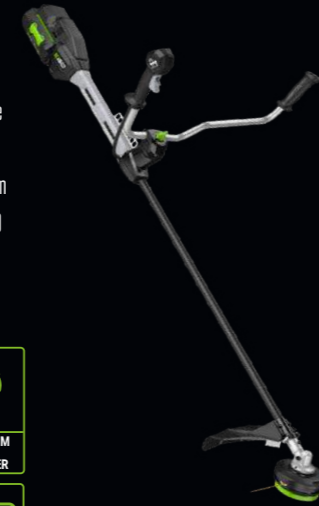

NEW FOR 2024

THE NEXT GENERATION PRO X

The new Pro X line trimmers offer greater versatility and choice for a wide range of professional users. Available in both loop and bike handle versions they are suitable for landscapers, facilities operations and municipal users.

All EGO portable batteries are compatible with the tool making this extremely well balanced for all day use.

Tool speed can be controlled via the handle, which means the tool runtime can be increased when working on light loads. The speed can also be increased for heavier working loads, at the touch of a button.

Equipped with a Rapid Reload head and 2.7mm twist line the tools are simple to load with line when empty. This reduces downtime and the need for additional maintenance in the field.

NEW PRO X CHARGING SYSTEM

For the ultimate in powerful all-day working

Portable and super-fast - the Pro X DC:DC multi-battery charging system keeps Pro X tools working on-site all day long.

See page 32-33 for more details.

REAR GEARED MOTOR
Compatible with all portable EGO ARC Lithium™ Batteries - a balanced feel for all day working

IOT READY WITH BUILT IN BLE MODULE

VARIABLE SPEED TRIGGER
With safety lock-off for efficient, safe working

BATTERY AND SPEED INDICATOR
Conveniently positioned on handle. 3 speeds for different trimming and cutting jobs

TOOL-FREE HANDLE ADJUSTMENT
For greater comfort

ADJUSTABLE HARNESS POINTS
For comfortable all day working

CARBON FIBRE SHAFT
For greater strength and stability while reducing weight

Can be used with Rotocut see page 117.

Includes three-sided blade.

RAPID RELOAD HEAD
45cm cutting diameter, equipped with 2.7mm line

COMPATIBLE WITH METAL BRUSH CUTTER BLADES

EGO PRO X NEW FOR 2024

BCX4500 PRO X BIKE HANDLED LINE TRIMMER/BRUSH CUTTER