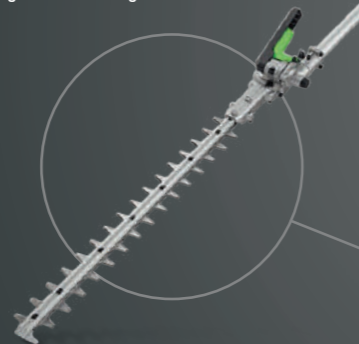

ONE TOOL, MULTIPLE OPTIONS

The EGO Power+ Multi-Tool is the outdoor power tool you can't do without. With a single power unit and a large range of high-tech attachments, you can easily tackle every garden task, from trimming grass, edging lawns, cutting hedges, sawing branches, tilling soil, to sweeping the patio. Switching between different jobs is simple thanks to the secure tool-free coupling system on every attachment. And, with our carbon fibre extension pole, even the hardest-to-reach places are no challenge for the Multi-Tool. Combined with the 56V ARC Lithium™ battery, you have all the power you need, without the noise, fuss, or emissions of petrol-power.

Power up with our new, more intelligent carbon fibre Power Head. Compatible with our latest Line Trimmer attachment and all existing Multi-Tool attachments.

01 EGO POWER+ HEDGE TRIMMERS

A choice of standard or short pole lengths to suit high and low hedges