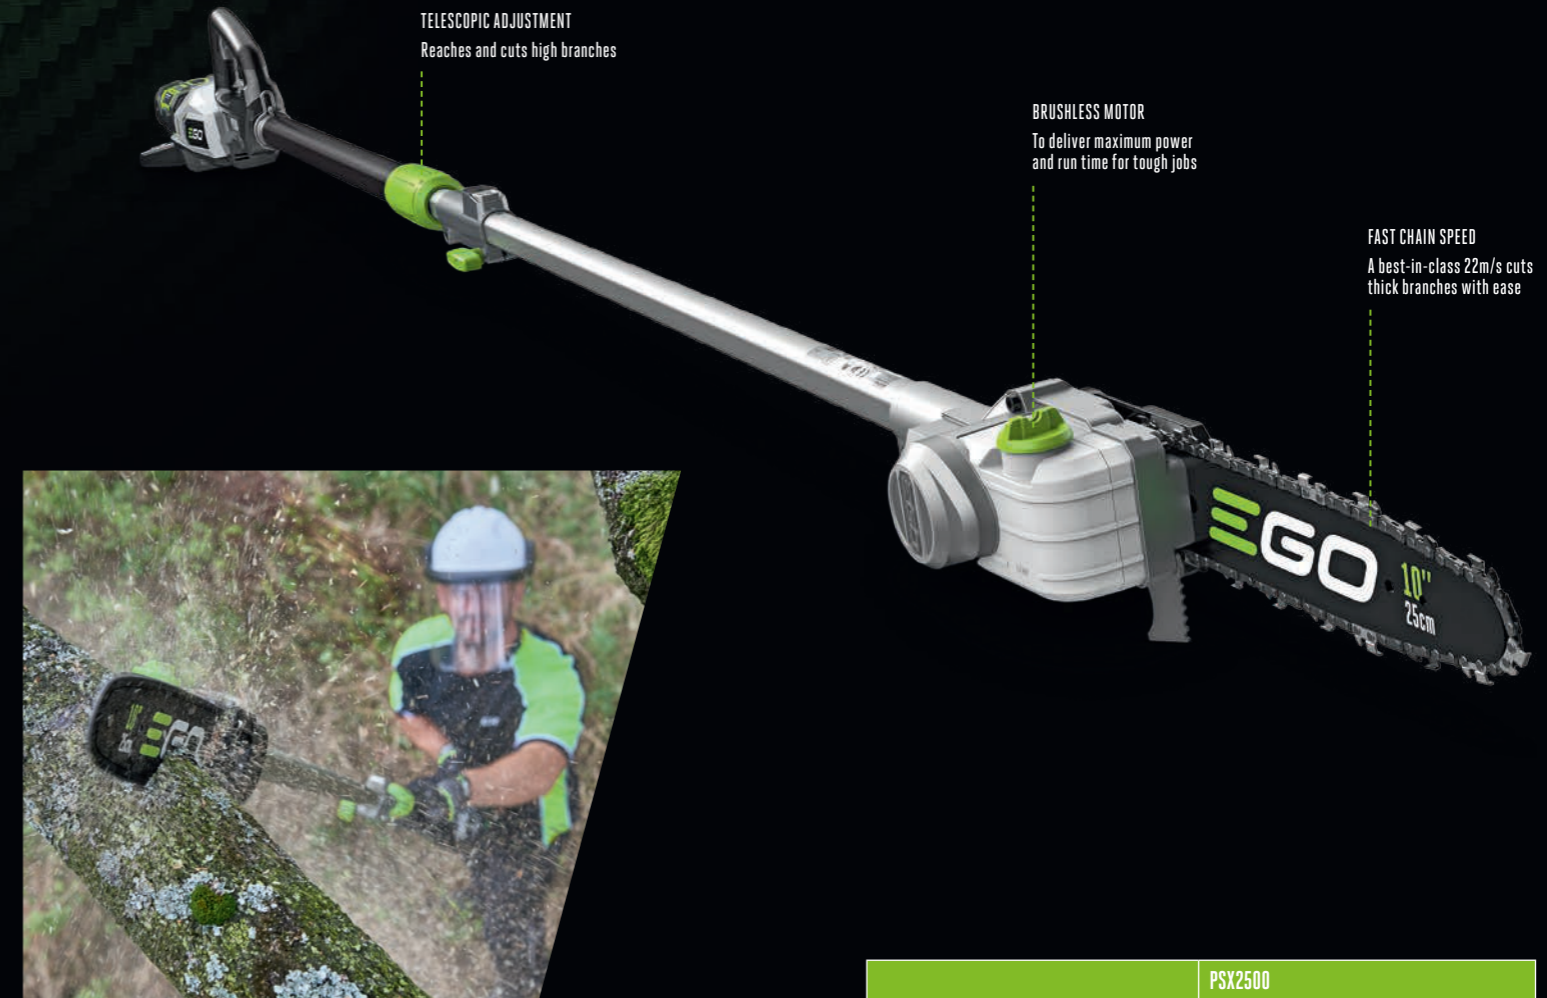

PSX2500
BAR LENGTH	25cm
CHAIN TYPE	90PX040X (Pitch 3/8", Gauge 1.1mm)
CHAIN SPEED	22m/s
RUN TIME*	2.5Ah Up to 110 cuts 4.0Ah Up to 182 cuts 5.0Ah Up to 231 cuts 6.0Ah Up to 280 cuts 7.5Ah Up to 379 cuts 10.0Ah Up to 455 cuts 12.0Ah Up to 545 cuts
SPEED CONTROL	Variable Speed
TOTAL LENGTH	140cm
TOTAL EXTENDED LENGTH	400cm
OIL TANK CAPACITY	180ml with worm gear
NOISE RATING LpA/LwA	85 dB(A) / 99 dB(A)
WEIGHT WITHOUT BATTERY	2.2kg
MOTOR TYPE	Brushless
VIBRATION (M/S²)	1.2
DOMESTIC WARRANTY	5 years
PROFESSIONAL WARRANTY	3 years
AVAILABLE AS A KIT**	PPCX1000: Includes telescopic pole, pruning saw attachment and hedge trimmer attachment

*Number of cuts may vary and depend on the battery used, charge level of battery and user's operation technique. Based on 100mm x 100mm cuts. **Without battery and charger.

PTX5100
PRO X TELESCOPIC HEDGE TRIMMER ATTACHMENT

For use with the EGO Power+ Pro X Telescopic Pole (sold separately). Cut branches up to 26mm with ease. Tackle hard-to-reach areas with 6-position articulation and twist rotation.

PSX2500
PRO X TELESCOPIC PRUNING SAW ATTACHMENT

For use with the EGO Power+ Pro X Telescopic Pole (sold separately). Cut through branches up to 200mm in diameter with ease.