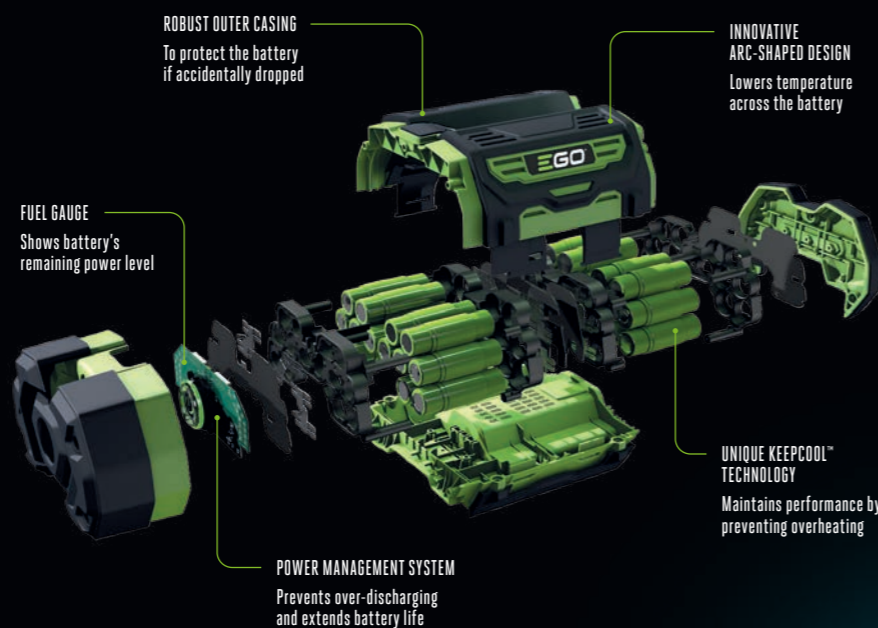

Our batteries have been designed to cool effectively in three innovative ways:

**Mechanically** – EGO's unique ARC shaped arrangement of battery cells.

**Chemically** – EGO's unique KeepCool™ Technology.

**Electronically** – EGO's industry-leading intelligent power management system.

EGO'S UNIQUE ARC SHAPED DESIGN