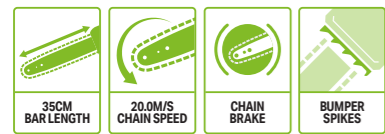

**CS1410E
35CM CHAINSAW**

Perfect for easily cutting through branches and medium-sized logs up to 35cm (approx. 14ins) in width.

AVAILABLE AS A KIT