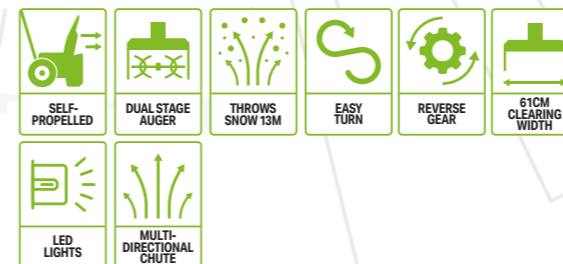

SNT2400E 61CM SELF-PROPELLED 2-STAGE SNOW THROWER WITH PEAK POWER™ TECHNOLOGY

This powerful 2-stage snow thrower has variable speed, self-propelled control with serrated steel augers, to handle even the deepest snow with ease. Snow is thrown into a high-speed impeller which then discharges the snow up and out of the multi-directional chute. The generous 61cm clearing width and 51cm intake height work with the shoot for a clearing distance of up to 13m, while the on-board controls are easy to operate - even when wearing bulky winter gloves.