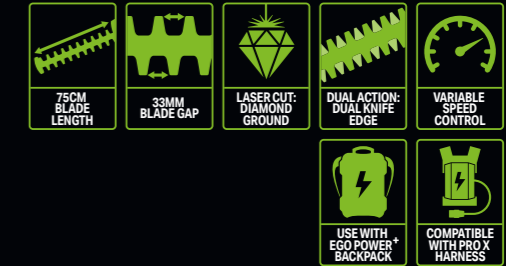

HTX7500 75CM PRO X HEDGE TRIMMER

Ideal for wider, larger hedges, the variable speed, double-knife edge cutting action makes light work of any garden job. Dual trigger system provides enhanced user comfort and safety.