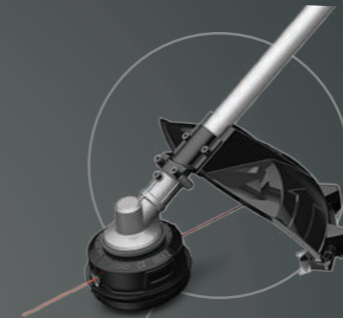

03 EGO POWER+ LINE TRIMMER

Trim grass along fences and walls with precision