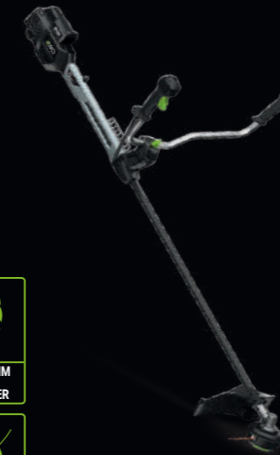

EFFICIENT AND POWERFUL
BRUSHLESS MOTOR
For longer running times

THE TOUGH ANSWER TO ROUGH GROUND

Perfectly balanced for comfortable use, EGO's Pro X line trimmers / brush cutters make short work of even the roughest ground with the ready-for-anything 2KW motor.

Light yet strong, the solid steel drive shaft is housed in a carbon fibre drive tube. Unlike alloy shafts, it won't bend and lose its shape over time, keeping vibration levels to a minimum.

Can be used with Rotocut see page 117.

Includes three-sided blade.

VARIABLE SPEED TRIGGER WITH SAFETY LOCK-OFF
For efficient, safe working

CARBON FIBRE DRIVE SHAFT
Won't bend and lose shape over time, keeping vibration levels to a minimum

RAPID RELOAD BUMP LINE FEED HEAD
For quick, easy line refilling and extending the line as you work

Includes AHP1500 Hip Pad Harness.

BCX3800 PRO X LINE TRIMMER / BRUSH CUTTER (BIKE HANDLE)

Leave the fuss and fumes of petrol behind with this powerful, pro-standard tool. Pair up with our Pro X backpack battery BAX1500 for all-day power and comfort.

- 38CM CUTTING WIDTH
- 30CM CUTTING WIDTH
- VARIABLE SPEED CONTROL
- 2.4-3.0MM LINE DIAMETER
- CAN BE USED WITH ROTOCUT
- BUMP LINE FEED
- CARBON FIBRE
- ANY INSERT HEAD
- USE WITH EGO POWER+ BACKPACK
- COMPATIBLE WITH PRO X HARNESS

STX3800 PRO X LINE TRIMMER / BRUSH CUTTER (LOOP HANDLE)

Our Pro X line trimmer provides the same power and performance as petrol. Now with a quick adjustable handle, pair up with our Pro X backpack battery BAX1500 for all-day power and comfort.

- 38CM CUTTING WIDTH
- 30CM CUTTING WIDTH
- VARIABLE SPEED CONTROL
- 2.4-3.0MM LINE DIAMETER
- CAN BE USED WITH ROTOCUT
- BUMP LINE FEED
- CARBON FIBRE
- ANY INSERT HEAD
- USE WITH EGO POWER+ BACKPACK
- COMPATIBLE WITH PRO X HARNESS